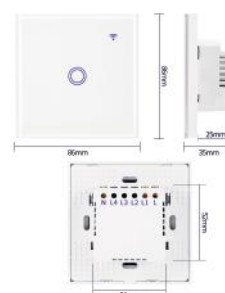

SWITCH PANEL

- switch panel with Dimming
- switch panel 3Gang
- Switch panel for the Fan control
- Switch panel for the water heater
- Switch panel for the Curtain

Applicable products:

- All kinds of adjustable light fixtures
- Operating voltage: AC 100 - 240V, 50 / 60HZ
- Load power: 0 ~ 4 00W
- Standby power consumption: ≤ 0.5 W
- Working temperature: 0 ~ 80
- Relative humidity: 10% to 93% (non-condensing)
- Wiring method: Phase , Neutral
- Control: Touch, a mobile control, brightness memory function