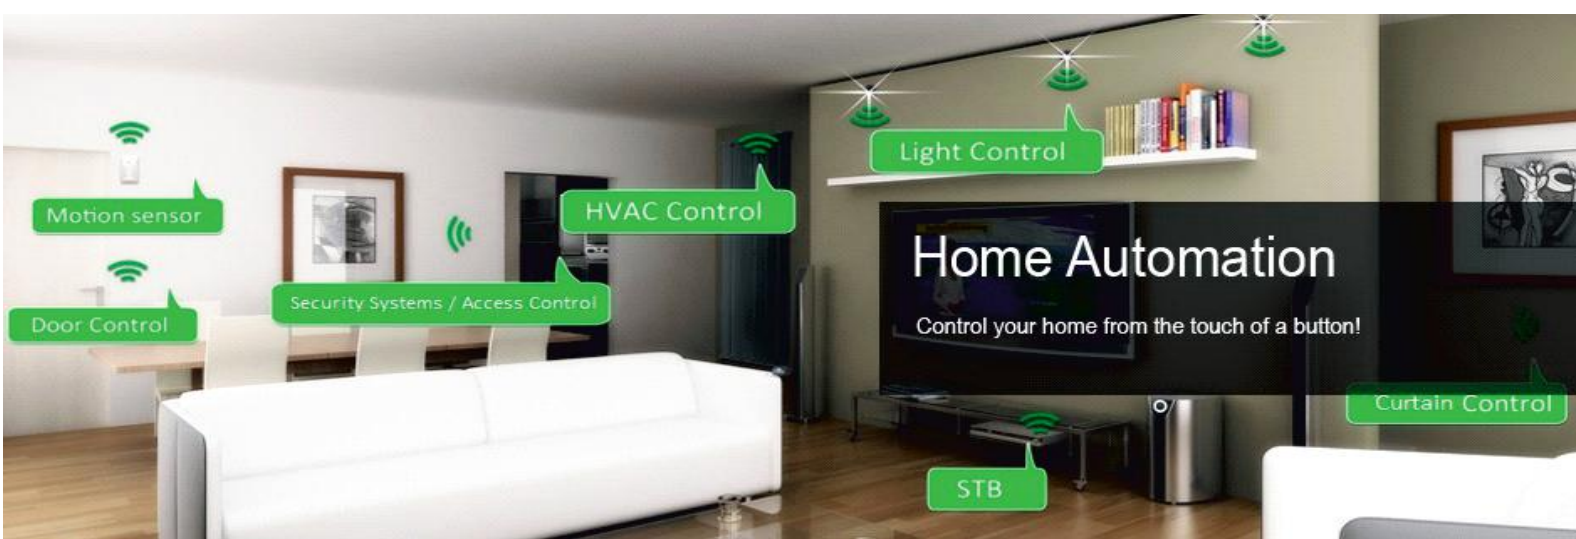

AVIOT Smart Home

*Just a gentle touch and
you're on the cloud...*

About AVIOT Smart Home

- *Today technology has become an integral part of people's lives. It has influenced many aspects of daily life. Home automation or sensible home may be delineated as the introduction of technology within the home atmosphere to provide ease, Energy efficiency & protection to its occupants. By using the technology of internet of Things(IOT), the execution of home automation has got an additional advantage.*
- *Aviot smart home dedicates itself to providing solutions in which the needs and expectations of customers are met and exceeded consistently.*
- *Achieving satisfaction by establishing excellent working relationships from concept discussion through to project completion and beyond will be the foundation of Aviot Smart Home long-term success.*
- *Channel partner plays a vital role in taking Aviot Smart Home to end customer in every part of INDIA and subcontinent.*

Echo & Alexa

Amazon Echo is a hands-free smart speaker that you control using your voice. It connects to Alexa –a cloud based voice service to play music, make calls, check weather, news, set alarms, control smart home devices, and much more.

Echo has powerful speakers that fill the room with immersive 360° omnidirectional audio, and deliver crisp vocals and dynamic bass response. Just ask for a song, artist, or genre from your favourite music services like Amazon Prime Music, Saavn, and Tune In. Using multi-room music, you can even play music across multiple Echo devices at the same time.