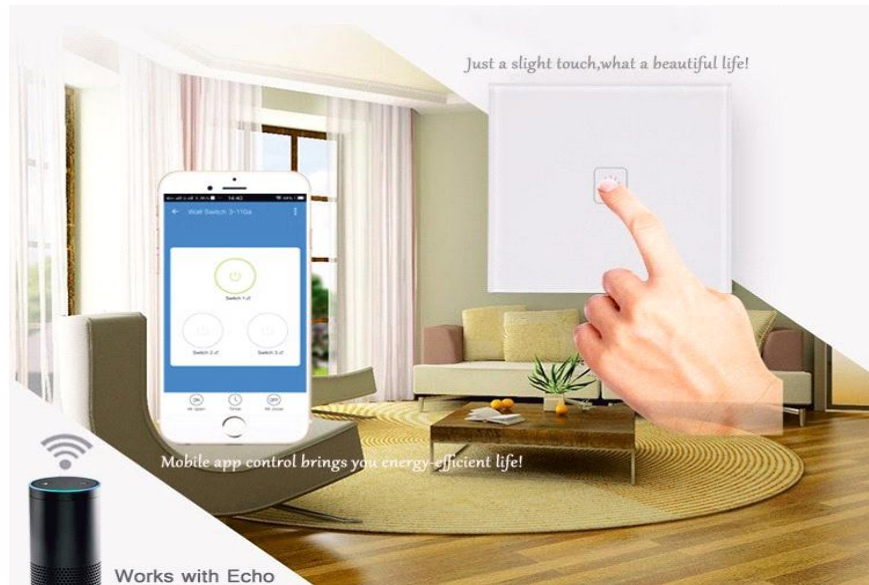

Echo & Alexa

Amazon Echo is a hands-free smart speaker that you control using your voice. It connects to Alexa –a cloud based voice service to play music, make calls, check weather, news, set alarms, control smart home devices, and much more.

Echo has powerful speakers that fill the room with immersive 360° omnidirectional audio, and deliver crisp vocals and dynamic bass response. Just ask for a song, artist, or genre from your favourite music services like Amazon Prime Music, Saavn, and Tune In. Using multi-room music, you can even play music across multiple Echo devices at the same time.

Call or message anyone hands-free who also has an Echo device or the Alexa App. Simply ask "Alexa, how do I set up calling?" to get started. Controls lights, plugs, & more with compatible Connected devices from various manufactures.