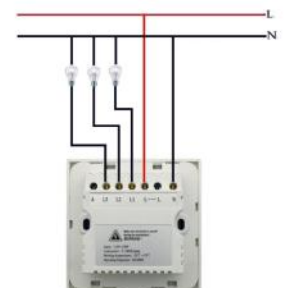

Possible to replace existing switch board to Aviot Smart Home without any additional wiring.

- **Lighting control:**

Imagine creating lighting scenes by one touch!

- **Climate control:**

Imagine switching on the A/C before you reach your home and being able to reduce your electricity bill by running it efficiently.

SWITCH PANEL

- switch panel with Dimming
- switch panel 3Gang
- Switch panel for the Fan control
- Switch panel for the water heater
- Switch panel for the Curtain

Applicable products:

- All kinds of adjustable light fixtures
- Operating voltage: AC 100 - 240V, 50 / 60HZ
- Load power: 0 ~ 4 00W
- Standby power consumption: ≤ 0.5 W
- Working temperature: 0 ~ 80
- Relative humidity: 10% to 93% (non-condensing)
- Wiring method: Phase , Neutral
- Control: Touch, a mobile control, brightness memory function